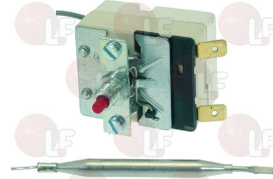

3444717 SINGLE-PHASE THERMOSTAT 160°C
with manual reset
covered capillary 1580 mm
bulb $\varnothing$ 6x77 mm
for Dishwasher (WINTERHALTER) GS14 - GS15
for Dishwasher hood type (WINTERHALTER) GS41
GS42
for Glasswasher/Cupwasher (WINTERHALTER) GS29
for Pan/utensilwashing machines (WINTERHALTER)
GSR36

WINTERHALTER 3125030