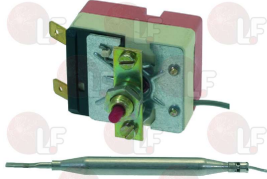

Thermostats

3444763 SINGLE-PHASE THERMOSTAT 140°C
manual reset
covered capillary 1550 mm - 16A 230V
bulb $\varnothing$ 6x77 mm - 16A 230V
for Dishwasher (JEMI) GS-18 - GS-19 - GS-20
GS-30
for Dishwasher hood type (JEMI) GS-100 - GS-102
GS-82 - GS-82M - GS-83
for Glasswasher/Cupwasher (JEMI) GS-2 - GS-3
GS-4/2 - GS-6 - GS-6AF - GS-7
for Pan/utensilwashing machines (JEMI) GSP-45

WINTERHALTER 3125023