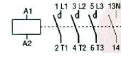

WINTERHALTER 3104068

3351212 CONTACTOR AEG LS4K 9A 230V 4Kw
coil 230V 50/60Hz
3 normally open contacts
1 normally open auxiliary contact