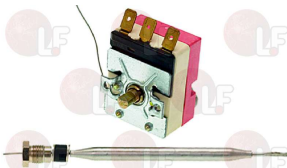

3444047 SINGLE-PHASE THERMOSTAT 30-90°C
covered capillary 1500 mm
bulb $\varnothing$ 6x95 mm
with adapter nipple gland $\varnothing$ M9x1
16A 250V
D shaft $\varnothing$ 6x4.6 mm
for Pan/utensilwashing machines (WINTERHALTER)
GS62 - GS64

WINTERHALTER 3125010

WINTERHALTER 3125013

3444113 SINGLE-PHASE THERMOSTAT 30-93°C
capillary length 730 mm.
bulb $\varnothing$ 3x240 mm.
differential temperature $\dot{y}$ 4°C
16A 250V
D-shaft $\varnothing$ 6x4.6 mm.