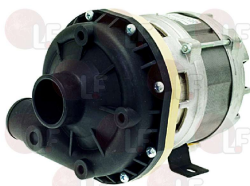

LAMBER 0300361

3122515 PUMP AP LM1001SX 0.75HP 230V
inlet external $\varnothing$ 45 mm - outlet external $\varnothing$ 40 mm
motor revolutions 2850 - flow rate 280 l/min
0.75Hp 230V 4A - capacitor 12.5 μ f
for Dishwasher (SILANOS) N50
for Dishwasher (WHIRLPOOL) AGB657 - AGB658
AGB659
for Dishwasher hood type (SILANOS) E1000
for Dishwasher hood type (WHIRLPOOL) AGB668

LAMBER 0301203

3122024 MECHANICAL SEAL $\varnothing$ 12mm INNER SURFACE 8mm
for Dishwasher (ELFRAMO)