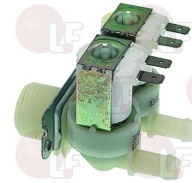

LAMBER 0300025

3120007 SOLENOID VALVE 349 220/240V ø 10 mm
solenoid valve 180° - 220/240V 50/60Hz - max 90°C
inlet 3/4" - dual outlet ø 10 mm