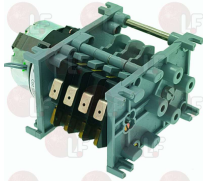

LAMBER 0300297

Suitable for:

Suitable for:

- 3322231 TIMER 4904F3 4 CAMS**
 cycles 60-90-120 seconds
 220V 50HZ
 without shaft
 for Dishwasher (KROMO) KD100
 for Dishwasher hood type (DIHR) GASTRO11S
 GASTRO1200S
 for Dishwasher hood type (KROMO) K100 - K120
 for Dishwasher hood type (OLIS) OLG11S