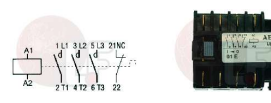

LAMBER 0300058

3351207 CONTACTOR AEG LS07 7A 230V 3Kw
coil 230V 50/60Hz
3 normally open contacts
1 normally closed auxiliary contact