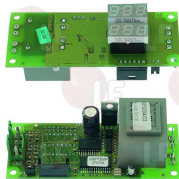

LAMBER 0500605

Electronic printed-circuit boards

3390361 DISPLAY CONTROL PCB
for Pan/utensilwashing machines (LAMBER) LP31

LAMBER 0500403

3390362 MAIN PCB
for Pan/utensilwashing machines (LAMBER) LP31

LAMBER 0300828