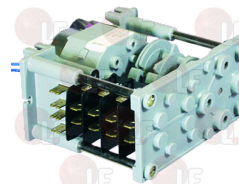

LAMBER 0300801

3322309 REGENERATION PROGRAMMER 7804
4 cams - cycle 20 minutes
230V 50/60Hz
for Dishwasher (LAMBER)