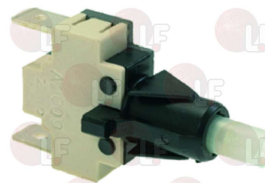

LAMBER 0301005

1319082 SINGLE-POLE PUSH BUTTON 16A 250V
for Dishwasher (COMENDA) LF324