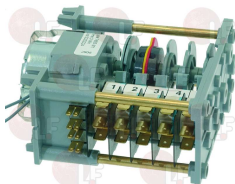

LAMBER 0300143

3322224 PROGRAMMER 7805M1 5 CAMS
cycle 3 minutes
230V 50Hz
for Dishwasher (LAMBER) GS6
for Glasswasher/Cupwasher (LAMBER) GS4