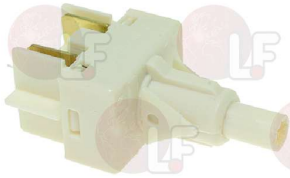

Switches

1319005 BIPOLAR SWITCH 16A 250V