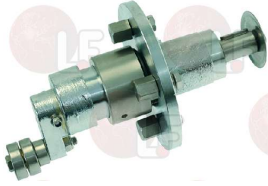

LAMBER 0200186

LAMBER

Suitable for:

Suitable for:

Washing baskets and accessories

3055690 COMPLETE CONVEYOR SUPPORT
for Dishwasher conveyor type (LAMBER)
Series MATIC

LAMBER 0800123

LAMBER 0800150