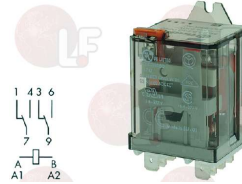

LAMBER

Suitable for:

3351021

RELAY 62.82 16A 230V 50/60Hz

2 switching contacts
for Dishwasher (DIHR) GASTRO450 - GS40 - GS45
GS50
for Dishwasher (LAMBER) 01F - 040F - 045F - 050F
075F
for Dishwasher hood type (DIHR) GASTRO115
for Glasswasher/Cupwasher (LAMBER)
since 1/04/03
DSP1 - DSP2 - DSP3 - GS4 - GS5
since 1/10/00
SUPERQS - S200 - S280 - S510