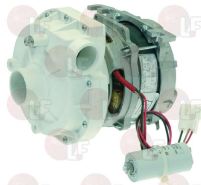

Suitable for:

3122291 ELECTRO-PUMP FIR 4247SX 0.60HP 220/240V
inlet external $\varnothing$ 38 mm - outlet external $\varnothing$ 40 mm
motor revolutions 2800
0.60Hp 220/240V 3.5A - capacitor 10 μ F
for Dishwasher (COMENDA) F55 - F65

LAMBER 0300024

Suitable for:

3122024 MECHANICAL SEAL $\varnothing$ 12mm INNER SURFACE 8mm
for Dishwasher (ELFRAMO)

LAMBER 0200340

3122392 ELECTRO-PUMP LGB ZF130DX 0.28HP 230V
inlet external $\varnothing$ 28 mm - outlet external $\varnothing$ 28 mm
motor revolutions 2800
0.28HP 230V 50Hz - capacitor 6.3 μ f

LAMBER 0300373

1186237 O-RING 03300 EPDM
for Glasswasher/Cupwasher (ELFRAMO) BD14 - B14 B15

LAMBER 0209905

3122421 ELECTRO-PUMP LGB ZF320SX 0,93HP 230V
inlet external $\varnothing$ 45 mm - outlet external $\varnothing$ 40 mm
motor revolutions 2800
0.93HP 230V 50Hz 3A - capacitor 12.5 μ F
for Dishwasher (LAMBER) 01F - 045F - 050F - 075F
for Dishwasher hood type (LAMBER) L20 - L21

LAMBER 0301204

3122153 ELECTRO-PUMP TM61E 0,45HP 220V
for pressure boost
inlet $\varnothing$ 1" F - outlet $\varnothing$ 1" F
motor revolutions 2900 - flow rate 38 l/min
max pressure 6 ATM max temperature 90°C
0.45HP 220V 50Hz 2.3A - capacitor 10 μ f
for Dishwasher (OLIS) OLDS40 - OLDS50 - OLG540
OLG550 - OLG585
for Dishwasher hood type (DIHR) G12S
for Dishwasher hood type (KROMO) K100
for Dishwasher hood type (OLIS) OLG115 - OLHT11D
OLHT12

LAMBER 0300361

3122515 PUMP AP LM1001SX 0.75HP 230V
inlet external $\varnothing$ 45 mm - outlet external $\varnothing$ 40 mm
motor revolutions 2850 - flow rate 280 l/min
0.75Hp 230V 4A - capacitor 12.5 μ f
for Dishwasher (SILANOS) N50
for Dishwasher (WHIRLPOOL) AGB657 - AGB658
AGB659
for Dishwasher hood type (SILANOS) E1000
for Dishwasher hood type (WHIRLPOOL) AGB668

LAMBER 0301203