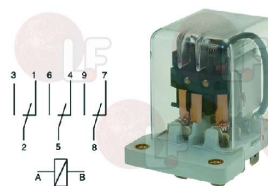

LAMBER 0301794

3351900 RELAY B2-3 250V 16A
tripolar changeover switch
for Dishwasher (ZANUSSI) LS360 - LS540
for Dishwasher hood type (ZANUSSI) LS1080 - LS860