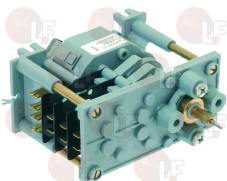

LAMBER 0300005

Timers

3322223 CONTROLLER 7003F3P3 3 CAMS
 cycle 6 minutes
 230V 50Hz
 with knob pin
 for Dishwasher (LAMBER) F85 - F92 - 01F - 045F
 075F
 for Dishwasher hood type (LAMBER) L20 - L21

LAMBER 0300101