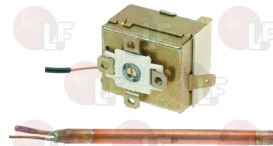

3444280 SINGLE-PHASE THERMOSTAT 0-90°C
covered capillary 1500 mm
bulb $\varnothing$ 6.5x90 mm
15A 250V
with adjusting screw
for Dishwasher (MACH) MGL500 - MS350 - MS351
MS353 - MS400 - MS450 - MS500 - MS800
for Dishwasher (PROJECT SYSTEMS) E50 - P500 - S100
S50 - S80 - T50 - T80
for Dishwasher hood type (DIHR) GASTRO1200S
for Dishwasher hood type (MACH) MS1100 - MS1300
MS900
for Dishwasher hood type (PROJECT SYSTEMS) T150
T155 - T255
for Glasswasher/Cupwasher (MACH) MB235LI - MB240LI
MB510 - MB520 - MB530 - MB535 - MB630 - MB920

LAMBER 0300005