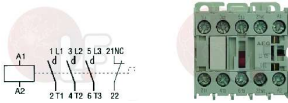

Remote control switches

3351209 CONTACTOR AEG LS05 9A 230V 4Kw
coil 230V 50/60Hz
3 normally open contacts
1 normally closed auxiliary contact