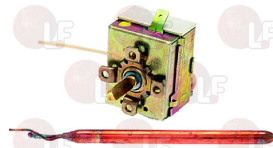

Terminal blocks

3247016 3-POLE TERMINAL BLOCK FV273 40A 450V

for cable max 6 mm²
operating temperature 150°C
nominal voltage 450 V
for Glasswasher/Cupwasher (SILANOS) R20 - 020
030
for Glasswasher/Cupwasher (WHIRLPOOL) AGB641
AGB642 - AGB643 - AGB647 - AGB782

KROMO 500550

3247011 6-POLE TERMINAL BLOCK FV122 40A 600V

for cable max 6 mm²
operating temperature 150°C
nominal voltage 450 V

KROMO 500551

Thermostats

3444282 SINGLE-PHASE THERMOSTAT 90-110°C

with manual reset
covered capillary 1500 mm
bulb $\varnothing$ 6.5x95 mm
15A 250V
for Dishwasher (DIHR) ELECTRON1000 - GS100
for Dishwasher (HOONVED) - Series APS - C53 - C60
C68
for Dishwasher (KROMO) K90
for Dishwasher hood type (DIHR) GASTRO11S
GASTRO1200S
for Dishwasher hood type (HOONVED) K100 - K120
for Pan/utensilwashing machines (DIHR) LP1

KROMO 2000430

3444133 SINGLE-PHASE THERMOSTAT 0-90°C

covered capillary 2200 mm
bulb $\varnothing$ 6.5x95 mm
15A 250V
D shaft $\varnothing$ 6x4.6 mm
for Dishwasher (SILANOS) N50
for Dishwasher (WHIRLPOOL) AGB657 - AGB658
AGB659

KROMO 10707/2

3444280 SINGLE-PHASE THERMOSTAT 0-90°C

covered capillary 1500 mm
bulb $\varnothing$ 6.5x90 mm
15A 250V
with adjusting screw
for Dishwasher (MACH) MGL500 - MS350 - MS351
MS353 - MS400 - MS450 - MS500 - MS800
for Dishwasher (PROJECT SYSTEMS) E50 - P500 - S100
S50 - S80 - T50 - T80
for Dishwasher hood type (DIHR) GASTRO1200S
for Dishwasher hood type (MACH) MS1100 - MS1300
MS900
for Dishwasher hood type (PROJECT SYSTEMS) T150
T155 - T255
for Glasswasher/Cupwasher (MACH) MB235LI - MB240LI
MB510 - MB520 - MB530 - MB535 - MB630 - MB920

KROMO 10707/1

3744075 THERMOSTAT TR2 0-280°C

capillary length 960 mm
bulb $\varnothing$ 3x185 mm
for Dishwasher (DIHR)
for Dishwasher (KROMO)

KROMO 10707/3