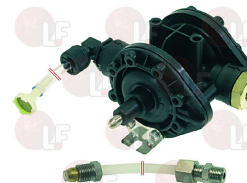

KROMO 10705

KROMO 12525

KROMO 15058

3090019 RINSE AID DISPENSER N6 E 05 G4G4
with EPDM diaphragm
minimum pressure 0.5 bar
inlet side 4 mm hose fitting
outlet side 4 mm hose fitting

3090085 RINSE AID DISPENSER N6 E 05 W4G4Z
with EPDM diaphragm
minimum pressure 0.5 bar
inlet side elbow fitting
pped with: hose with filter and pressure hose
with screws
for Dishwasher (BONNET) IN010 - IN011L - IN014L
for Dishwasher (MACH) MS351 - MS353 - MS400
MS451 - MS500
for Glasswasher/Cupwasher (MACH) MB235LI - MB240LI
MB510 - MB535 - MB630 - MB920 - MB930 - MGL40