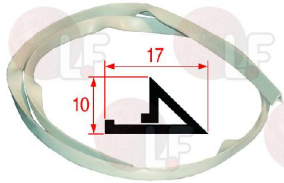

Gaskets and seals

7100611 DOOR GASKET SILICONE
profile dimensions 17x10 mm
for Dishwasher (DIHR) DS50