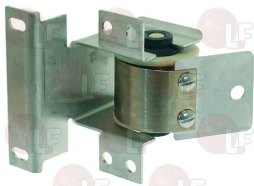

KROMO 3004010

KROMO 3004010+3009555

KROMO 3009907

3250032 SPRING FOR DOOR BBSR22
for AX440