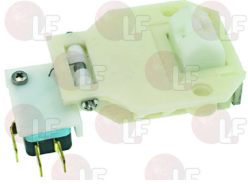

KROMO

Suitable for:

Door catches

3398036 DOOR CATCH WITH MICROSWITCH

for Dishwasher (DIHR) GS35 - GS37 - GS50
for Dishwasher (KROMO) K35 - K37 - K40
for Dishwasher (OLIS) OLDS40 - OLG37 - OLG540
OLG35

KROMO 150402