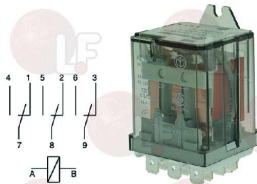

KROMO 15620

3351008 RELAY 62.83 16A 230V 50/60Hz
3 switching contacts
for CIMBALI MAGNUM-SPECIAL-6/S-6/SNEW
for FAEMA MD3000
for SILANOS 030A-N50/90/700-E1000

KROMO 16047

3351039 SOCKET WITH TERMINALS 95.75 10A 250V