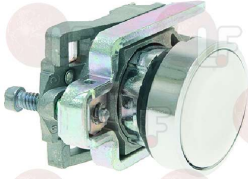

Suitable for:

3600046 GREEN PUSH-BUTTON
for Dishwasher (DIHR) GS100
for Pan/utensilwashing machines (DIHR) LP2 - LP3
LP4