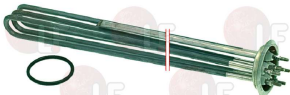

KROMO 30001011

3186014 O-RING GASKET 06225 EPDM \varnothing 67 mm
 for Dishwasher (ZANUSSI) LS62/F

KROMO 13015

KROMO 13020

3355475 HEATING ELEMENT FOR BOILER 2500W 230V
 immersed length 195 mm
 flange external \varnothing 63 mm
 with thermostat probe receptacle \varnothing 7 mm
 complete with o-ring \varnothing 58 (3186013)
 for Dishwasher (KROMO) K45
 for Glasswasher/Cupwasher (DIHR) LINEARCF
 LINEARLS - TURBOCF - TURBOLS