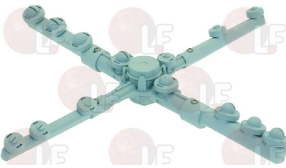

3243356 LOWER WASH AND RINSE ARM ASSEMBLY

for Dishwasher (DIHR) C40CF - GS40

KROMO 400909

KROMO 540995

KROMO 540996

3243359 LOWER WASH AND RINSE ARM ASSEMBLY

for Dishwasher (DIHR) GASTRO450