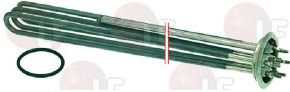

KROMO 13005

Suitable for:

3355479 HEATING ELEMENT F/ BOILER 6000W 220/380V
 immersed length 460 mm
 flange external \varnothing 72 mm
 with thermostat probe receptacle \varnothing 7 mm
 complete with o-ring \varnothing 67 (3186014)
 upon request nut (3528003) and washer (3528004)
 for Dishwasher (DIHR) GS100
 for Dishwasher (KROMO) K90
 for Dishwasher hood type (DIHR) GASTRO11
 GASTRO11S
 for Dishwasher hood type (KROMO) K100
 for Dishwasher hood type (OLIS) OLG11S - OLHT11D