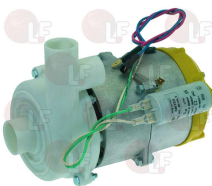

KROMO 10505

3122263 ELECTRO-PUMP OP T.33 0.30HP 230V 50Hz
inlet external $\varnothing$ 33 mm - outlet external $\varnothing$ 30 mm
overflow outlet $\varnothing$ 28 mm
0.30HP 230V 50Hz - capacitor 5 μ f
for Dishwasher (DIHR) C40LS - TEKNO4LS
for Dishwasher (OLIS) OLDS37 - OLG537 - OLG540
for Glasswasher/Cupwasher (DIHR) STARLS - TURBOLS