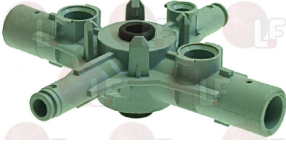

Suitable for:

3243471 WASH ARM ASSEMBLY BOSS

complete with bushings
for Dishwasher (DIHR) C40LS - GS35 - GS37
for Dishwasher (KROMO) K35 - K37
for Glasswasher/Cupwasher (DIHR) DERBYCF - STARCF
STARLS - TURBOCF - TURBOLS

KROMO 10364

KROMO 10376

KROMO

Suitable for:

3243472 WASH ARM ASSEMBLY LOCKING NUT

for Dishwasher (DIHR) C40LS - GS35 - GS37 - GS40
TEKNO4CF
for Dishwasher (KROMO) K35 - K37 - K40
for Glasswasher/Cupwasher (DIHR) DERBYCF
LINEARCF - LINEARLS - STARCF - TURBOCF