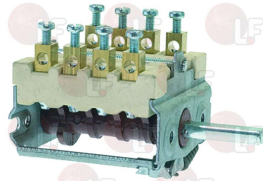

Suitable for:

KROMO

Suitable for:

Rotary switches

3057216 SELECTOR SWITCH 0-1 POSITIONS
contact capacity 16A 230V - max 150°C
D-shaped pin 6x4.6 mm

KROMO 9564

3057326 SELECTOR SWITCH 4 POSITIONS