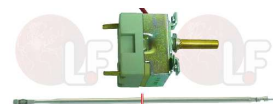

KROMO 10707/1

3744075 THERMOSTAT TR2 0-280°C

capillary length 960 mm
 bulb \varnothing 3x185 mm
 for Dishwasher (DIHR)
 for Dishwasher (KROMO)

KROMO 10707/3

Suitable for:

KROMO

Suitable for:

Timers