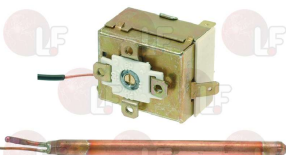

3444280 SINGLE-PHASE THERMOSTAT 0-90°C

covered capillary 1500 mm
bulb $\varnothing$ 6.5x90 mm
15A 250V
with adjusting screw
for Dishwasher (MACH) MGL500 - MS350 - MS351
MS353 - MS400 - MS450 - MS500 - MS800
for Dishwasher (PROJECT SYSTEMS) E50 - P500 - S100
S50 - S80 - T50 - T80
for Dishwasher hood type (DIHR) GASTRO1200S
for Dishwasher hood type (MACH) MS1100 - MS1300
MS900
for Dishwasher hood type (PROJECT SYSTEMS) T150
T155 - T255
for Glasswasher/Cupwasher (MACH) MB235LI - MB240LI
MB510 - MB520 - MB530 - MB535 - MB630 - MB920

KROMO 10707/1

3744075 THERMOSTAT TR2 0-280°C

capillary length 960 mm
bulb $\varnothing$ 3x185 mm
for Dishwasher (DIHR)
for Dishwasher (KROMO)