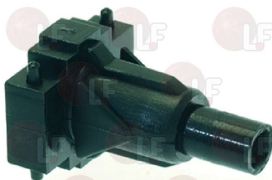

KROMO

3319415 KEY SUPPORTING BODY
for all models