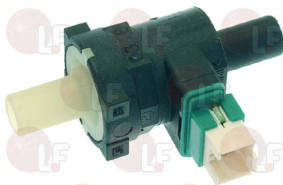

Sensors

3390206 WATER FLOW SWITCH FOR CARD
for CR

KROMO 50583

Sleeves

3248208 BOTTOM WASH OUTLET SLEEVE
for Glasswasher/Cupwasher (DIHR) LINEARLS