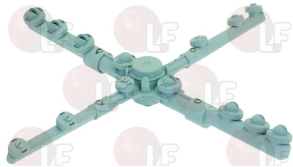

KROMO 560018

3743248 BOTTOM WASH AND RINSE ARM ASSEMBLY
for Dishwasher (DIHR) GS40
for Dishwasher (KROMO) K40
for Glasswasher/Cupwasher (DIHR) DERBYCF
LINEARCF - LINEARLS

KROMO 16950
KROMO 540998

KROMO 16951
KROMO 540999

KROMO 400906

3501203 BIG HOLE OPEN RINSE JET
for Dishwasher (DIHR) C40LS - GS35
for Glasswasher/Cupwasher (DIHR) DERBYCF - DERBYLS
STARCF - STARLS - TURBOCF - TURBOLS