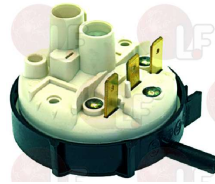

KROMO 80225

3320098 PRESSURE SWITCH 250-40 1 LEVEL
16(4)/250V
for Dishwasher conveyor type (DIHR) AX151 - AX300
AX440
for Dishwasher conveyor type (OLIS) - Series OLAX
for Dishwasher hood type (DIHR) GASTRO12S
for Dishwasher hood type (KROMO) K120
for Pan/utensilwashing machines (LANDOT) ACL2250