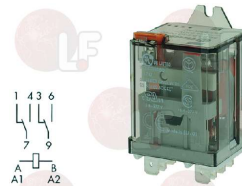

3399068 CONTROL PANEL

KROMO 540501

3399071 CONTROL PANEL 600 mm
for Dishwasher (DIHR) SILVER500

KROMO 560501

Relays

3351020 POWER RELAY REP 200
16A 230V 50Hz
2 contacts NO
for LS-CF

KROMO 16037

3351021 RELAY 62.82 16A 230V 50/60Hz
2 switching contacts