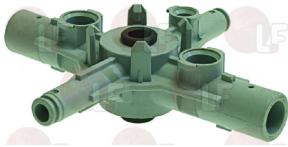

3243471 WASH ARM ASSEMBLY BOSS

complete with bushings
for Dishwasher (DIHR) C40LS - GS35 - GS37
for Dishwasher (KROMO) K35 - K37
for Glasswasher/Cupwasher (DIHR) DERBYCF - STARCF
STARLS - TURBOCF - TURBOLS