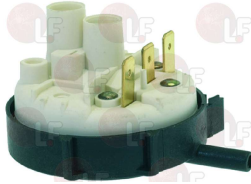

Suitable for:

KROMO

Suitable for:

Pressure switches

3320082 PRESSURE SWITCH 100/18 mm 250V 16A
1 level
operating temperature max 85°C
for Dishwasher (ADLER) DS400 - DS401 - DS600
for Dishwasher (WHIRLPOOL) F400 - F410 - F650