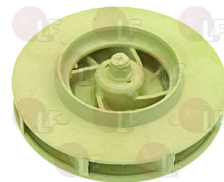

KROMO 16176

3122373 IMPELLER ø 90 mm
threaded connection