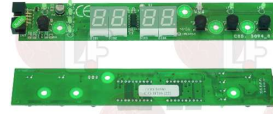

DIHR 50569

**3390313 TIMER BOARD 50"-120"-180"**  
for Dishwasher hood type (DIHR) HT11D  
for Dishwasher hood type (KROMO) HOOD110  
for Dishwasher hood type (OLIS) OLHT11D

DIHR 50553/A

Suitable for:

**3319661 DIAPHRAGM PUSH BUTTON PANEL "ELITE"**  
for Dishwasher (DIHR) ELECTRON1000 - ELECTRON500  
GS50  
for Dishwasher (KROMO) LUX85ELETTRONICA