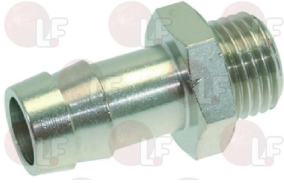

## Fittings

**3349346 NICHEL-PL.HOSE-END FITTING  $\varnothing$  1/4" M  $\varnothing$  12**

DIHR 12005

**3349347 NICHEL-PL.HOSE-END FITTING  $\varnothing$  3/8" M  $\varnothing$  12**

DIHR 10221311

**3349337 NICHEL-PL.T-FITTING  $\varnothing$  1/4" F-1/4" F-1/4" F**