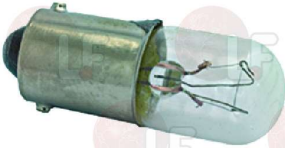

DIHR 15825

9014092 LAMP Ba9s 2W 24V
dimensions $\varnothing$ 10x28 mm
for PUSH-BUTTON PANEL