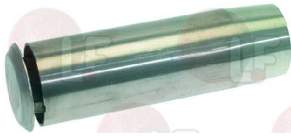

DIHR 13021

3448296 OVERFLOW PIPE $\varnothing$ 45x155 mm
s/steel
for K100-GASTRO11S