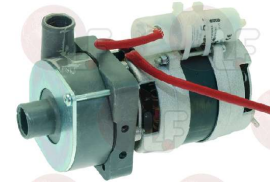

DIHR 401402

DIHR 401403

3122751 PUMP 0.10HP 220/240V
inlet external $\varnothing$ 28 mm outlet external $\varnothing$ 28 mm
motor revolutions 2600
0.10HP 220/240V 50Hz
for Dishwasher conveyor type (DIHR) AX210 - AX250
AX300 - AX300LC - AX380 - AX380LC - AX440
AX440LC - AX540 - AX540LC