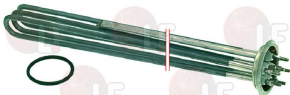

DIHR 30001010

Suitable for:

**3186014 O-RING GASKET 06225 EPDM  $\varnothing$  67 mm**  
 for Dishwasher (ZANUSSI) LS62/F

DIHR 13015

DIHR 13020

**3355480 HEATING ELEMENT F/ BOILER 9000W 220/380V**  
 immersed length 460 mm  
 flange external  $\varnothing$  72 mm  
 with thermostat probe receptacle  $\varnothing$  7 mm  
 complete with o-ring  $\varnothing$  67 (3186014)  
 upon request nut (3528003) and washer (3528004)  
 for Dishwasher hood type (DIHR) GASTRO11  
 GASTRO11S - GASTRO12S - GASTRO1200  
 GASTRO1200S  
 for Dishwasher hood type (KROMO) K100 - K120  
 for Dishwasher hood type (OLIS) OLHT11D