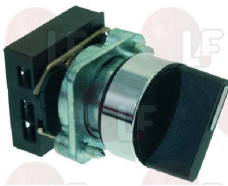

3057298 SWITCH 0-1 POSITIONS

for Dishwasher (DIHR) GS100
for Dishwasher conveyor type (DIHR) AX250 - AX300
AX300LC
for Pan/utensilwashing machines (DIHR) LP2 - LP3
LP4