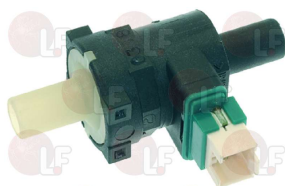

Sensors

3390206 WATER FLOW SWITCH FOR CARD
for CR