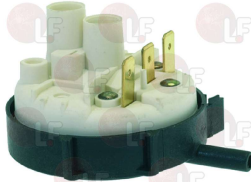

Suitable for:

DIHR

Suitable for:

Pressure switches

3320082 PRESSURE SWITCH 100/18 mm 250V 16A
1 level
operating temperature max 85°C
for Dishwasher (ADLER) DS400 - DS401 - DS600
for Dishwasher (WHIRLPOOL) F400 - F410 - F650