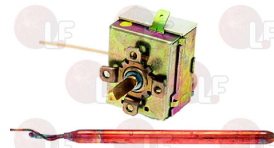

Terminal blocks

3247016 3-POLE TERMINAL BLOCK FV273 40A 450V

for cable max 6 mm²
operating temperature 150°C
nominal voltage 450 V
for Glasswasher/Cupwasher (SILANOS) R20 - 020
030
for Glasswasher/Cupwasher (WHIRLPOOL) AGB641
AGB642 - AGB643 - AGB647 - AGB782

DIHR 500550

3247011 6-POLE TERMINAL BLOCK FV122 40A 600V

for cable max 6 mm²
operating temperature 150°C
nominal voltage 450 V

DIHR 500551

Thermostats

3444282 SINGLE-PHASE THERMOSTAT 90-110°C

with manual reset
covered capillary 1500 mm
bulb $\varnothing$ 6.5x95 mm
15A 250V
for Dishwasher (DIHR) ELECTRON1000 - GS100
for Dishwasher (HOONVED) - Series APS - C53 - C60
C68
for Dishwasher (KROMO) K90
for Dishwasher hood type (DIHR) GASTRO11S
GASTRO1200S
for Dishwasher hood type (HOONVED) K100 - K120
for Pan/utensilwashing machines (DIHR) LP1

DIHR 2000430

3444133 SINGLE-PHASE THERMOSTAT 0-90°C

covered capillary 2200 mm
bulb $\varnothing$ 6.5x95 mm
15A 250V
D shaft $\varnothing$ 6x4.6 mm
for Dishwasher (SILANOS) N50
for Dishwasher (WHIRLPOOL) AGB657 - AGB658
AGB659

DIHR 10707/2

3444280 SINGLE-PHASE THERMOSTAT 0-90°C

covered capillary 1500 mm
bulb $\varnothing$ 6.5x90 mm
15A 250V
with adjusting screw
for Dishwasher (MACH) MGL500 - MS350 - MS351
MS353 - MS400 - MS450 - MS500 - MS800
for Dishwasher (PROJECT SYSTEMS) E50 - P500 - S100
S50 - S80 - T50 - T80
for Dishwasher hood type (DIHR) GASTRO1200S
for Dishwasher hood type (MACH) MS1100 - MS1300
MS900
for Dishwasher hood type (PROJECT SYSTEMS) T150
T155 - T255
for Glasswasher/Cupwasher (MACH) MB235LI - MB240LI
MB510 - MB520 - MB530 - MB535 - MB630 - MB920

DIHR 10707/1

3744075 THERMOSTAT TR2 0-280°C

capillary length 960 mm
bulb $\varnothing$ 3x185 mm
for Dishwasher (DIHR)
for Dishwasher (KROMO)

DIHR 10707/3