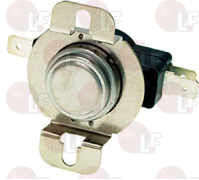

Contact thermostats

1. **3444214 CONTACT THERMOSTAT**
   15A 250V
   for ATA AL03-AL05(AL10-AL20 old models)
   for DIHR ELECTRON400-TEKNO4