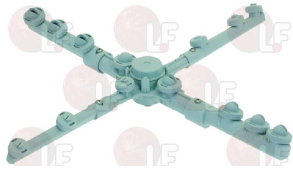

DIHR 560018

3743248 BOTTOM WASH AND RINSE ARM ASSEMBLY
for Dishwasher (DIHR) GS40
for Dishwasher (KROMO) K40
for Glasswasher/Cupwasher (DIHR) DERBYCF
LINEARCF - LINEARLS