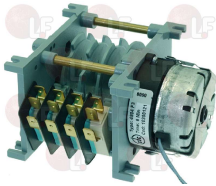

DIHR 10708/N

3322265 CONTROLLER 4904 4 CAMS
cycle 60"/120"/180"
230V 50/60HZ
counter-clockwise rotation
for Dishwasher (DIHR) H6U - 14U - 37U
for Dishwasher (OLIS) OLHT12E
for Dishwasher hood type (DIHR) GASTRO11S
GASTRO12S