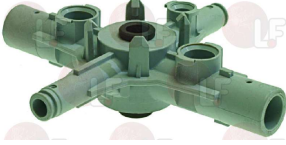

Suitable for:

3243471 WASH ARM ASSEMBLY BOSS

complete with bushings
for Dishwasher (DIHR) C40LS - GS35 - GS37
for Dishwasher (KROMO) K35 - K37
for Glasswasher/Cupwasher (DIHR) DERBYCF - STARCF
STARLS - TURBOCF - TURBOLS