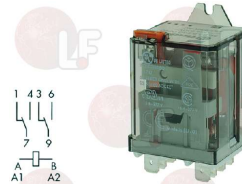

## Relays

**3351020 POWER RELAY REP 200**  
16A 230V 50Hz  
2 contacts NO  
for LS-CF

DIHR 16037

**3351021 RELAY 62.82 16A 230V 50/60Hz**  
2 switching contacts

DIHR 15620

**3351008 RELAY 62.83 16A 230V 50/60Hz**  
3 switching contacts  
for CIMBALI MAGNUM-SPECIAL-6/S-6/SNEW  
for FAEMA MD3000  
for SILANOS 030A-N50/90/700-E1000