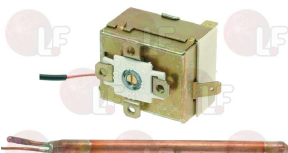

3444280 SINGLE-PHASE THERMOSTAT 0-90°C

covered capillary 1500 mm
bulb $\varnothing$ 6.5x90 mm
15A 250V
with adjusting screw
for Dishwasher (MACH) MGL500 - MS350 - MS351
MS353 - MS400 - MS450 - MS500 - MS800
for Dishwasher (PROJECT SYSTEMS) E50 - P500 - S100
S50 - S80 - T50 - T80
for Dishwasher hood type (DIHR) GASTRO1200S
for Dishwasher hood type (MACH) MS1100 - MS1300
MS900
for Dishwasher hood type (PROJECT SYSTEMS) T150
T155 - T255
for Glasswasher/Cupwasher (MACH) MB235LI - MB240LI
MB510 - MB520 - MB530 - MB535 - MB630 - MB920

DIHR 10707/1

3744075 THERMOSTAT TR2 0-280°C

capillary length 960 mm
bulb $\varnothing$ 3x185 mm
for Dishwasher (DIHR)
for Dishwasher (KROMO)