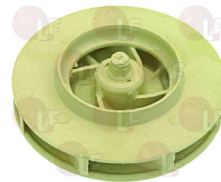

DIHR 15908

**3122373 IMPELLER  $\varnothing$  90 mm**  
 threaded connection

DIHR 15079

**3122024 MECHANICAL SEAL  $\varnothing$  12mm INNER SURFACE 8mm**  
 for Dishwasher (ELFRAMO)

DIHR 1020055

DIHR 15100/S