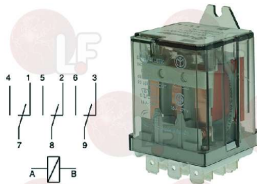

## Relays

**3351020 POWER RELAY REP 200**  
16A 230V 50Hz  
2 contacts NO  
for LS-CF

DIHR 16037

**3351021 RELAY 62.82 16A 230V 50/60Hz**  
2 switching contacts

DIHR 15620

**3351008 RELAY 62.83 16A 230V 50/60Hz**  
3 switching contacts  
for CIMBALI MAGNUM-SPECIAL-6/S-6/SNEW  
for FAEMA MD3000  
for SILANOS 030A-N50/90/700-E1000