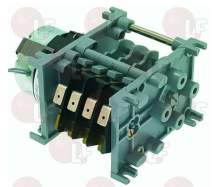

DIHR 10300117

**3322172 TIMER 7805DV 230V 5 CAMS**  
 50/60HZ  
 1st cycle 120"  
 2nd cycle 240"  
 without pin  
 for Dishwasher (DIHR) GS100  
 for Dishwasher (KROMO) K90

DIHR 22011