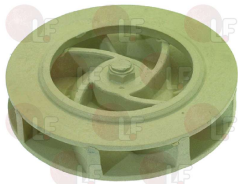

Suitable for:

3122385 PUMP IMPELLER T.33 0.3HP ø 70 mm