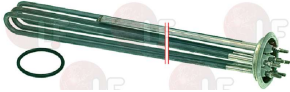

DIHR 13005

Suitable for:

**3355479 HEATING ELEMENT F/ BOILER 6000W 220/380V**  
 immersed length 460 mm  
 flange external  $\varnothing$  72 mm  
 with thermostat probe receptacle  $\varnothing$  7 mm  
 complete with o-ring  $\varnothing$  67 (3186014)  
 upon request nut (3528003) and washer (3528004)  
 for Dishwasher (DIHR) GS100  
 for Dishwasher (KROMO) K90  
 for Dishwasher hood type (DIHR) GASTRO11  
 GASTRO11S  
 for Dishwasher hood type (KROMO) K100  
 for Dishwasher hood type (OLIS) OLG11S - OLHT11D