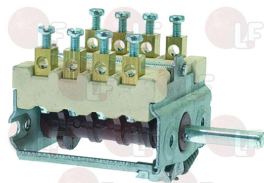

## Rotary switches

**3057216 SELECTOR SWITCH 0-1 POSITIONS**  
contact capacity 16A 230V - max 150°C  
D-shaped pin 6x4.6 mm

DIHR 9564

**3057326 SELECTOR SWITCH 4 POSITIONS**

DIHR 3002031