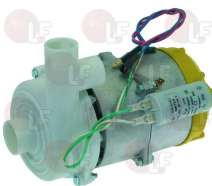

DIHR 10505

3122263 ELECTRO-PUMP OP T.33 0.30HP 230V 50Hz
inlet external $\varnothing$ 33 mm - outlet external $\varnothing$ 30 mm
overflow outlet $\varnothing$ 28 mm
0.30HP 230V 50Hz - capacitor 5 μ f
for Dishwasher (DIHR) C40LS - TEKNO4LS
for Dishwasher (OLIS) OLDS37 - OLG537 - OLG540
for Glasswasher/Cupwasher (DIHR) STARLS - TURBOLS