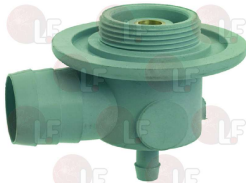

DIHR 1160007

DIHR 1160035

3743007 **LOWER WASH SUPPORT**