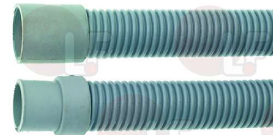

DIHR 10200112

DIHR 10727