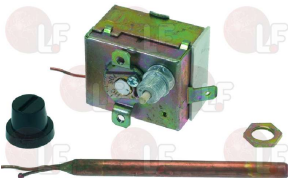

Thermostats

3444282 SINGLE-PHASE THERMOSTAT 90-110°C

with manual reset
covered capillary 1500 mm
bulb $\varnothing$ 6.5x95 mm
15A 250V
for Dishwasher (DIHR) ELECTRON1000 - GS100
for Dishwasher (HOONVED) - Series APS - C53 - C60
C68
for Dishwasher (KROMO) K90
for Dishwasher hood type (DIHR) GASTRO11S
GASTRO1200S
for Dishwasher hood type (HOONVED) K100 - K120
for Pan/utensilwashing machines (DIHR) LP1

DIHR 2000430

3444133 SINGLE-PHASE THERMOSTAT 0-90°C

covered capillary 2200 mm
bulb $\varnothing$ 6.5x95 mm
15A 250V
D shaft $\varnothing$ 6x4.6 mm
for Dishwasher (SILANOS) N50
for Dishwasher (WHIRLPOOL) AGB657 - AGB658
AGB659