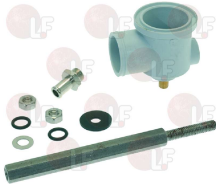

3743309 SUPPORT FOR BOTTOM ARM ASSEMBLY