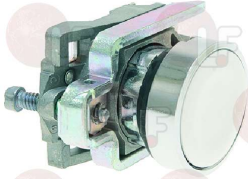

3600046 GREEN PUSH-BUTTON
for Dishwasher (DIHR) GS100
for Pan/utensilwashing machines (DIHR) LP2 - LP3
LP4