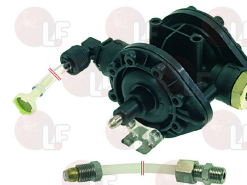

DIHR 10705

DIHR 12525

DIHR 15058

3090019 RINSE AID DISPENSER N6 E 05 G4G4
with EPDM diaphragm
minimum pressure 0.5 bar
inlet side 4 mm hose fitting
outlet side 4 mm hose fitting

3090085 RINSE AID DISPENSER N6 E 05 W4G4Z
with EPDM diaphragm
minimum pressure 0.5 bar
inlet side elbow fitting
pped with: hose with filter and pressure hose
with screws
for Dishwasher (BONNET) IN010 - IN011L - IN014L
for Dishwasher (MACH) MS351 - MS353 - MS400
MS451 - MS500
for Glasswasher/Cupwasher (MACH) MB235LI - MB240LI
MB510 - MB535 - MB630 - MB920 - MB930 - MGL40