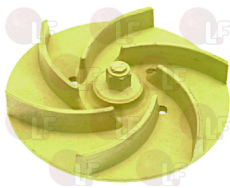

DIHR 18243

3122375 IMPELLER ø 80 mm
threaded connection

DIHR 18246