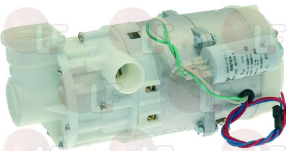

DIHR 18247

3122259 ELECTRO-PUMP OP T.33 0,30HP 230V 50Hz
threaded inlet $\varnothing$ 1" F - outlet external $\varnothing$ 27 mm
0.30HP 230V 50Hz 1.4A - capacitor 5 μ F
for Dishwasher (DIHR) GS40