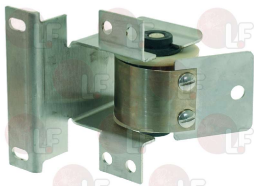

DIHR 3004010

DIHR 3004010+3009555

DIHR 3009907

3250032 SPRING FOR DOOR BBSR22
for AX440