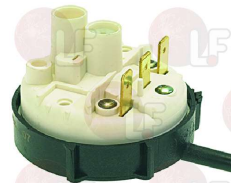

DIHR 88110

**3320091 PRESSURE SWITCH 46/26 mm 1 LEVEL**  
 16(4)A/250V  
 for Dishwasher (ELFRAMO) D30 - D40 - D80F  
 for Glasswasher/Cupwasher (ELFRAMO) BD11 - BD13 BD22 - B15

DIHR 10706/A

**3320128 PRESSURE SWITCH 60/25 mm**  
 for Dishwasher (MODULAR) ECO5  
 for Glasswasher/Cupwasher (MODULAR) ECO4