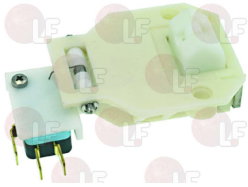

Suitable for:

3443326 CURTAIN ROD 600 mm

for Dishwasher conveyor type (DIHR) AX151 - AX300
AX440

DIHR 3004053

DIHR

Suitable for:

Door catches

3398036 DOOR CATCH WITH MICROSWITCH

for Dishwasher (DIHR) GS35 - GS37 - GS50
for Dishwasher (KROMO) K35 - K37 - K40
for Dishwasher (OLIS) OLDS40 - OLG37 - OLG40
OLG35