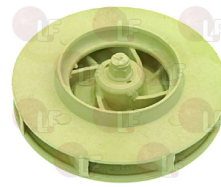

DIHR 10200055
DIHR 15100/S

DIHR 15080

DIHR 15080/E

3122373 IMPELLER ø 90 mm
threaded connection