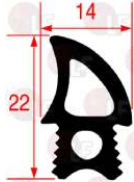

pipe \varnothing 10-8 mm

UNOX EL1055A0

Suitable for:

Suitable for:

Gaskets for oven door

3186517 OVEN DOOR GASKET

made of silicone elastomer
profile dimensions 22x14 mm
COLOUR BLACK
SOLD PER METRE

for Convection oven electric (UNOX) XB403 - XB403G
XB603 - XB603G - XB803 - XB803G - XVC2015G
XVC304 - XVC504 - XV1003G - XV203G - XV303G
XV703G
for Convection oven gas (UNOX) XG413G - XG613G