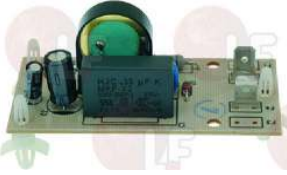

Suitable for:

SMEG

Suitable for:

Alarms

3397044 ALARM BELL AC00207 77x39 mm
power supply 220/240V
for Convection oven electric (SMEG) ALFA10XA
ALFA135X1 - ALFA151X - ALFA30 - ALFA31
ALFA31X