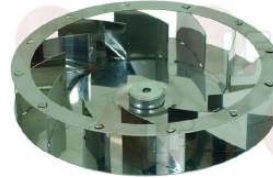

SMEG 069290083

SMEG 079290106

3340142 ZINC COATED FAN ø 160 mm
thickness 27 mm
total blades 12 - ø D-shaped hole 6x5 mm
for Convection oven (SMEG) ALFA51
for Convection oven electric (SMEG) ALFA10
ALFA11 - ALFA31 - ALFA41 - ALFA61 - BU31XHT
COVEN70 - COVEN70-1 - RFF404/1 - RFF504
RFF504D

SMEG 019290071

Gaskets for oven door

3786070 OVEN DOOR GASKET 2170 mm
made of silicone elastomer
COLOUR BLACK
for Convection oven electric (SMEG) ALFA200X
ALFA200XE - ALFA200XM - ALFA201XM
for Electric oven electric (SMEG) ALFA201XE