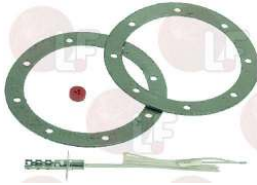

Sparking and detection plugs

1. **3020234 ROUND SPARKING PLUG $\varnothing$ 11x57 mm**
   overall length 64 mm
   complete with cable length 600 mm
   for Convection oven (MKN) - Series HD10
   Series HD20 - Series HD6