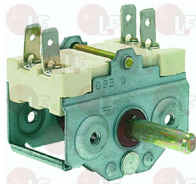

Suitable for:

Rotary switches

3057019 SELECTOR SWITCH 0-1 POSITIONS

contact capacity 16A 250V - max 150°C
D-shaft ø 6x4.6 mm
for Boiling pan (ALPENINOX)
for Bratt pan (ZANUSSI) - Series R700 - Series 700
for Fry top (ALPENINOX)
for Fryer (STAR 10)
for Fryer (ZANUSSI) - Series R700 - Series 700
for Kitchen (ALPENINOX)
for Solid top range (ALPENINOX)

ALPENINOX 0A2227	ALPENINOX 003142	EGO 4922015700
ELECTROLUX 0A2227	ELECTROLUX 003142	EMMEPI 808145
GIORIK 6030007	SILANOS 901727	SOLYMAC
WHIRLPOOL 771985005771	WHIRLPOOL 202227	ZANUSSI 003142
ZANUSSI 0A2227		

3057026 SELECTOR SWITCH 0-1 POSITIONS

contact capacity 16A 250V - max 150°C
D shaft ø 6x4.6 mm
for Bain-marie (EMMEPI) - Series 650
for Bain-marie electric (OLIS) 72/02CBE
72/02TCBE
for Bratt pan electric (OLIS) 74/02KBEBI
for Bratt pan gas (OLIS) 74/02KBGMB
for Fryer (GICO) - Series 500 - Series 700
Series 900 - Series 920
for Fryer electric (OLIS) 72/02FRE - 74/02FRE
92/02FRE - 92/04FRE
for Hot cupboard (OLIS) TAC210 - TAC211 - TAC212
for Kitchen gas (OLIS) 76/02CGGE
for Oven under cooktop (GICO) - Series 500
Series 700