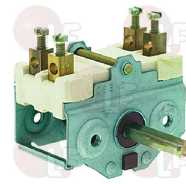

EGO 4204400003

MBM RTFOC00694

Suitable for:

3057186 SELECTOR SWITCH 0-1 POSITIONS
contact capacity 16A 250V - max 150°C
D-shaft $\varnothing$ 6x4.6 mm
for Bratt pan (MBM) - Series MAGISTRA