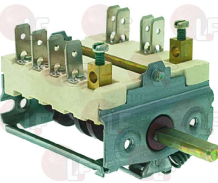

EGO 4927215500

3057079 **SELECTOR SWITCH 0-9 POSITIONS**
contact capacity 16A 250V - max 150°C
D shaft $\varnothing$ 6x4.6 mm
for Kitchen electric (WHIRLPOOL) AGB496 - AGB497
for Kitchen gas (WHIRLPOOL) AGB493 - AGB495
AGB582
for Oven under cooktop electric (GIGA)
Series 600 - Series 700 - Series 900