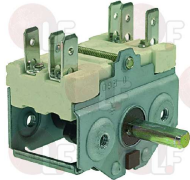

Suitable for:

Rotary switches

3057017 SELECTOR SWITCH 0-1 0-1 POSITIONS
contact capacity 16A 250V - max 150°C
D shaft $\varnothing$ 6x4.6 mm
for Boiling pan (ZANUSSI) - Series HD900
for Bratt pan (ZANUSSI) - Series HD700
Series R700
for Fryer (ZANUSSI) - Series HD900
for Potato heater (ZANUSSI) - Series HD700
Series N700 - Series PR700

ALPENINOX 0A2162
WHIRLPOOL 771985005763

EGO 4922015723
WHIRLPOOL 202162

ELECTROLUX 0A2162
ZANUSSI 0A2162

3057022 SELECTOR SWITCH 0-1 0-1 POSITIONS
contact capacity 16A 250V - max 150°C
D-shaft $\varnothing$ 6x4.6 mm
for Bain-marie (ZANUSSI) - Series N700
Series PR700
for Rotisserie electric (MCM) 1EE - 2EE - 3EE
4EE - 6EE - 8EE
for Toaster electric (DOSILET) TT0001 - TT4000