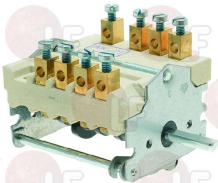

EGO 4334232800

MODULAR 661.062.00

3057096 **SELECTOR SWITCH 0-4 POSITIONS**
contact capacity 16A 250V - max 150°C
D-shaft $\varnothing$ 6x4.6 mm
for Salamander electric (FRANKE) FR1/1E2