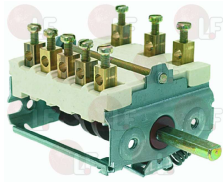

AMBACH AM5060904035
 DESCO 60773
 MODULAR 661.037.00

AMBACH 5060904035
 EGO 4944015702

DESCO EL0127
 GIGA AEC011ZR10

Suitable for:

Rotary switches

3057024 SELECTOR SWITCH 0-7 POSITIONS

contact capacity 16A 250V - max 150°C
 D shaft \varnothing 6x4.6 mm
 for Kitchen electric (EMMEPI) - Series 650
 Series 700 - Series 750
 for Kitchen electric (GICO) - Series 700
 for Kitchen electric (GIGA) - Series 600
 Series 700 - Series 800 - Series 900
 for Kitchen electric (OFFCAR) - Series 700
 Series 900
 for Kitchen electric (OLIS) 72/02CEPT - 76/02CEPT
 for Pot stove electric (OLIS) 72/02TCE - 74/02CEPT
 74/02TCE - 76/02TCE - 92/04CE - 92/04TCE
 94/04CE - 94/04TCE