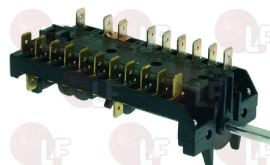

LOTUS 537019200

3057192 SELECTOR SWITCH 0-1 POSITIONS
contact capacity 40A 600V
square pin 5x5 mm
for Fryer electric (MOVILFRIT) FH-17 - FH-25
FH-35
for Fryer electric (REPAGAS) FE17

MOVILFRIT 901404

REPAGAS 57103015