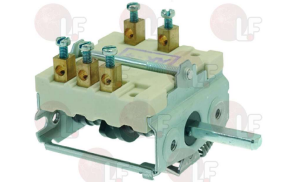

EGO 4923815000

MBM RTCU700079

EGO 4923815050

EMMEPI 807768

2101527 SELECTOR SWITCH 0-3 POSITIONS
contact capacity 16A 250V - max 150°C
D-shaped pin $\varnothing$ 6x4.6 mm