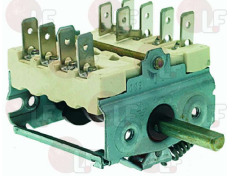

Suitable for:

Suitable for:

3057178 SELECTOR SWITCH 0-1 POSITIONS
contact capacity 16A 250V - max 150°C
D-shaped pin 6x4.6 mm
for Fryer electric (GIORIK) FRE33 - FRE63 - FT33 FT63
for Self service counter (ZANUSSI)
for Warm table (ZANUSSI)