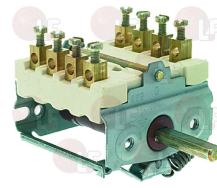

3057014 SELECTOR SWITCH 0-1 POSITIONS
contact capacity 16A 250V - max 150°C
D spindle ø 6x4.6 mm
back connection for thermostat

ALPENINOX 026945	AMBACH 5060904036	BARON 6A044800
DESCO EL0140	EBERHARDT 213920	EGO 4941015700
EGO 4922015500	EGO 4941015300	ERRE 2 52004115
ERRE 2 00423	FRI FRI 21558010	GICO 52004115
GICO 00423	GIGA X49700	GIGA X40700
LOTUS 537000200	MARENO MA710300	MARENO 1037033200
MARENO 218111	MARENO 710300	MBM RTBF900007
METOS 6A044800	MODULAR 661.000.00	ROSINOX RX94805892
TECNOINOX RC40100006