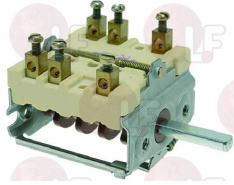

Suitable for:

Rotary switches

3057254 SELECTOR SWITCH 0-3 POSITIONS
contact capacity 16A 250V - max 150°C
D-shaft $\varnothing$ 6x4.6 mm
for Bain-marie electric (MORICE) - Series 900
for Fryer electric (MORICE) - Series 900
for Oven under cooktop electric (CAPIC)
for Pasta cooker electric (MORICE) - Series 900

CAPIC E052510
WHIRLPOOL 481227328257

EGO 4932015000

MORICE DE0204

3211004 SWITCH CS 0258910 A2500
contact capacity 25A 600V - max 60/75°C
square shaft 6x6 mm
for Rotisserie electric (CB)