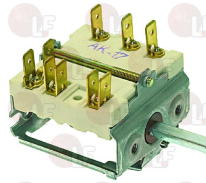

EGO 4925215530

FRANKE 10279800

ELOMA T0132

PALUX

FRANKE 5356072

3057045 **SELECTOR SWITCH 0-7 POSITIONS**
contact capacity 16A 250V - - max 150°C
D spindle $\varnothing$ 6x4.6 mm