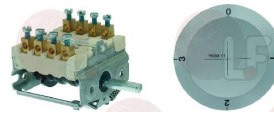

BERTO'S 35050100
EGO 4944015702
OLIS BN6A001412

EGO 4927215746
GIGA E11000
WHIRLPOOL 483286009427

EGO 4927215802
METOS BN6A001412

3057151 SELECTOR SWITCH 0-2 POSITIONS

contact capacity 16A 250V - max temperature 150°
D spindle ø 6x4.6 mm
for Toaster electric (BERTO'S) 12T - 4T0 - 6T
for Toaster electric (ELETTROBAR) 404 - 406 - 412
for Toaster electric (SILANOS) FA3