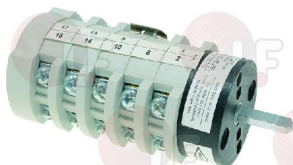

GIORIK 6030030

MACFRIN 96030030

3057174 SELECTOR SWITCH 0-9 POSITIONS
contact capacity 16A 250V - max 150°C
D shaft $\varnothing$ 6x4.6 mm
for Oven under cooktop (LOTUS) - Series 600
Series 650