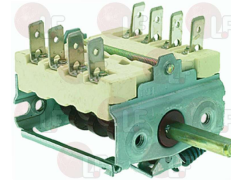

ALPENINOX 0A2241
ELECTROLUX 0A2241
WHIRLPOOL 481227328263
ZANUSSI 0A2241

DOSILET 91012
JUNO-RÖDER-SENKING 245596
WHIRLPOOL 771985005773

EGO 4942015500
MCM 030138-E
WHIRLPOOL 202241

3057094 SELECTOR SWITCH 0-1 0-1 POSITIONS
contact capacity 32A 250V - max 150°C
D spindle $\varnothing$ 6x4.6 mm