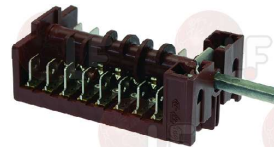

ALPENINOX 0C7965   ALPENINOX 053866   ELECTROLUX 0C7965
ELECTROLUX 053866   WHIRLPOOL 153866   WHIRLPOOL 771985002754
ZANUSSI 0C7965   ZANUSSI 053866

3057164 SELECTOR SWITCH 0-3 POSITIONS
contact capacity 16A 250V - max 140°C
D-shaft $\varnothing$ 6x4.6 mm
for Oven under cooktop electric (ZANUSSI)
Series N700 - Series N900