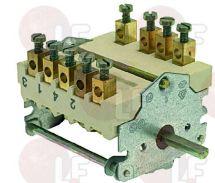

ANGELO PO 32W3260

EGO 4335232000

EGO 4335232020

5030542 SELECTOR SWITCH 2 POSITIONS
contact capacity 16A 250V - max 150°C
D-shaped pin $\varnothing$ 6x4.6 mm