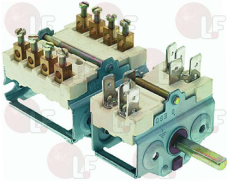

Suitable for:

3057030 SELECTOR SWITCH 0-3 POSITIONS
contact capacity 16A 250V - max 150°C
D-shaft $\varnothing$ 6x4.6 mm
for Kitchen (ANGELO PO) - Series ALPHA
Series DELTA - Series SENIOR

ANGELO PO 32W1440
EGO 4964215715

EGO 4921015300+
EGO 4964215715+

EGO 4944215700+

Suitable for:

3057028 SELECTOR SWITCH 0-4 POSITIONS
contact capacity 32A 250V-25A 400V - max 150°C
D-shaped pin $\varnothing$ 6x4.6 mm