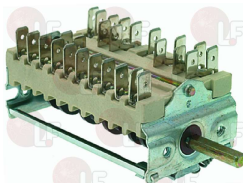

ALPENINOX 051647
WHIRLPOOL 771985002415

EGO 4925915769
ZANUSSI 051647

ELECTROLUX 051647

3057001 SELECTOR SWITCH 0-3 POSITIONS
contact capacity 32A 250V - max 150°C
D spindle $\varnothing$ 6x4.6 mm
for Pot stove gas (ZANUSSI) JUN90002 - JUN90012
JUN90022 - JUN90042 - JUN90069 - JUN92012
JUN92032