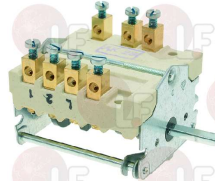

ANGELO PO 32W0520

EGO 4325232000

3057187 SELECTOR SWITCH 0-4 POSITIONS
contact capacity 16A 250V - max 150°C
D spindle $\varnothing$ 6x4.6 mm
for Kitchen electric (ANGELO PO)