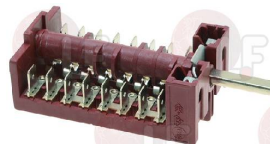

EMMEPI 807808 GIORIK 6030003 MBM RTBF800161
 OFFCAR 862325

Suitable for:

3057184 BRACKET FOR SELECTOR SWITCH
for Fryer (FAGOR) FTE705

FAGOR X313001000

Rotary switches

Suitable for:

3057133 SELECTOR SWITCH 0-3 POSITIONS
contact capacity 16A 250V - max 125°C
D-shaft \varnothing 6x4.6 mm
for Kitchen (FAGOR) - Series 700
for Kitchen electric (FAGOR) CE7-41 - CE9-41