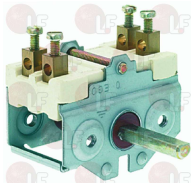

3057027 SELECTOR SWITCH 0-1 POSITIONS

contact capacity 16A 250V - max 150°C
D-shaft $\varnothing$ 6x4.6 mm
rear hole for thermostat
for Fryer (MORICE)
for Fryer electric (GIGA) SKF2E - Series 600
Series 700 - Series 800 - Series 900
for Grill (MORICE)
for Hot plate (MORICE)
for Kitchen (OM GAS) - Series MERCURY
Series SCORPION
for Kitchen (THIRODE) - Series 700 - Series 900
for Kitchen electric (EMMEPI) - Series 650
Series 700 - Series 750 - Series 900

AMBACH 5060904057
EBERHARDT 214421
EMMEPI 806117
LOTUS 537000400
MBM RTCU900110
THIRODE 300176

AMBACH 5060940570
EGO 4921015300
GIGA Y16200
MARENO MA1037035700
MORICE DE0197
WHIRLPOOL 483286009351

BERTO'S 22050400
EMMEPI C00217
HOBART 300176
MARENO 1037035700
SILKO 0109057

Suitable for:

3057078 SELECTOR SWITCH 0-2 POSITIONS

contact capacity 16A 250V - max temperature 150°C
D-shaped pin $\varnothing$ 6x4.6 mm
for Fryer electric (AMBACH) - Series EY
Series FE