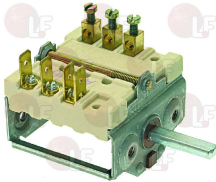

CHARVET 300027

EGO 4931015020

3057308 SELECTOR SWITCH 0-3 POSITIONS
contact capacity 32A 250V - max 150°C
D-shaft $\varnothing$ 6x4.6 mm
for Hot plate electric (CHARVET)