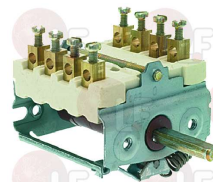

AMBACH AM5060904035
DESCO 60773
MODULAR 661.037.00

AMBACH 5060904035
EGO 4944015702

DESCO EL0127
GIGA AEC011ZR10