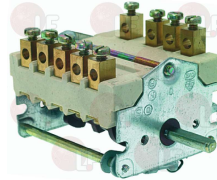

ALPENINOX 0C9080	ALPENINOX 004268	ELECTROLUX 0C9080
ELECTROLUX 004268	WHIRLPOOL 771985000441	ZANUSSI 0C9080
ZANUSSI 004268		

3057023 SELECTOR SWITCH 0-6 POSITIONS

contact capacity 32A 250V - max 150°C
D shaft ø 6x4.6 mm
for Bratt pan electric (COMETTO)
for Hot plate electric (COMETTO)
for Kitchen electric (EMMEPI) - Series 900
for Pot stove electric (COMETTO)
for Kitchen electric (ALPENINOX)
for Kitchen electric (EMMEPI) EE4F