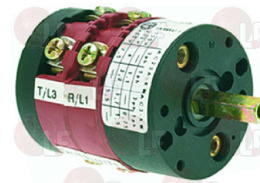

SICOMEX 03001

SICOMEX 03919

3057158 SELECTOR SWITCH 0-4 POSITIONS
contact capacity 16A 600V - max 60/75°C
square shaft 5x5 mm