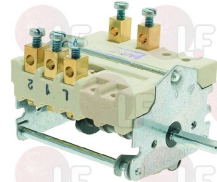

CHARVET 02093A

EGO 4324032000

3057216 SELECTOR SWITCH 0-1 POSITIONS
contact capacity 16A 230V - max 150°C
D-shaped pin 6x4.6 mm
for Panini grill electric (FB FAB A) - Series E
Series S