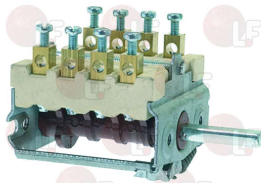

DESCO 60777
EGO 4942915704
FIMAR CO1943

DIHR 9564
EMMEPI 809926
FORVED

EGO 4941015702
FB FAB A PR10007
METOS 9564

3057159 SELECTOR SWITCH 0-3 POSITIONS
contact capacity 16A 250V - max 150°C
D-shaft $\varnothing$ 6x4.6 mm
for Pasta cooker electric (OFFCAR) - Series 700
Series 900
for Salamander electric (GIORIK) SR512