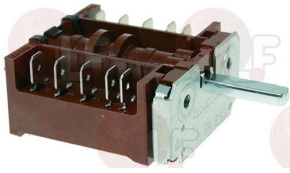

EGO 4200000015

GIGA X68204

WHIRLPOOL 483286000404

Suitable for:

Suitable for:

5034977 SWITCH 0-3 POSITIONS
 contacts 16A 250V - max 150°C
 D-Shaft 6x4.6 mm
 for Boiling pan (MARENO) - Series 700 - Series 900
 Series 900 PROTAGONISTA NUOVA
 for Pasta cooker (MARENO) - Series 700
 Series 900 - Series 900 PROTAGONISTA NUOVA