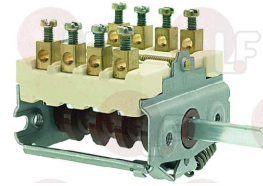

3057073 SELECTOR SWITCH 0-1 0-1 POSITIONS

contact capacity 16A 250V - max 150°C
D-shaft ø 6x4.6 mm
for Pot stove gas (OLIS) 96/04CGFL

BARON 6A046700
COMETTO 50025
MARENO MA1230100
OLIS 6A046700

BARON 826630290
EGO 4942015000
METOS 6A046700
RIEBER 91030314

CAPIC E052505
MARENO 1230100
MKN 203563

3057180 SELECTOR SWITCH 0-3 POSITIONS

contact capacity 16A 250V - max 150°C
D-shaft ø 6x4.6 mm
for Kitchen electric (MARENO) - Series 700
Series 900
for Pasta cooker electric (BERTO'S) CPE40 - E9CP40