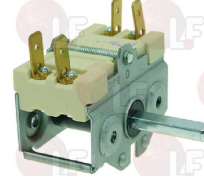

3057255 SELECTOR SWITCH 0-1 POSITIONS
contact capacity 16A 250V - max 150°C
D spindle $\varnothing$ 6x4.6 mm
for Bratt pan (CAPIC)
for Fryer gas (CAPIC) AB20 - A20 - CA10 - C10 2045 - 3085
for Grill (CAPIC)