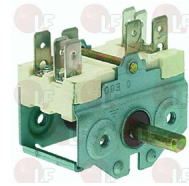

3057018 SELECTOR SWITCH 0-1 POSITIONS
contact capacity 16A 250V - max 150°C
D shaft ø 6x4.6 mm
back connection for thermostat
for Bain-marie (ALPENINOX)
for Bratt pan (ALPENINOX)
for Bratt pan (BARON) - Series 900
for Fry top (ALPENINOX)
for Fryer (ZANUSSI) - Series N700 - Series PR700
for Oven under cooktop (ALPENINOX)

ALPENINOX 0A2036	BARON 41826630290	EGO 4921015711
ELECTROLUX 0A2036	FRI FRI 400372	WHIRLPOOL 202036
ZANUSSI 0A2036