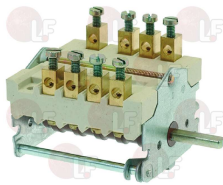

ALPENINOX 006649	EGO 4341832030	ELECTROLUX 006649
MARENO CR0686110	ZANUSSI 006649	

3057177 SELECTOR SWITCH 0-1 POSITIONS

contact capacity 16A 250V - max 150°C
D-shaped pin ø 6x4.6 mm
for Bain-marie (EMMEPI) - Series 700 - Series 750
Series 900
for Bain-marie (OLIS) - Series 700 - Series 900
for Fry top (ALPENINOX)
for Fry top (EMMEPI) - Series 700 - Series 750
Series 900
for Fry top (OLIS) - Series 700
for Fry top (ZANUSSI) - Series N700 - Series PR700
for Fryer (ALPENINOX)
for Fryer (OLIS) - Series 700 - Series 900
for Grill (ZANUSSI) - Series 700
for Kitchen electric (ZANUSSI) - Series 900
for Oven under cooktop (ALPENINOX)