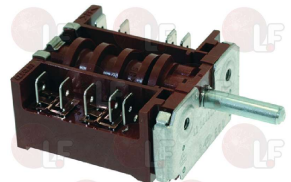

EGO 4923815000

MBM RTCU700079

EGO 4923815050

EMMEPI 807768

2101527 SELECTOR SWITCH 0-3 POSITIONS
contact capacity 16A 250V - max 150°C
D-shaped pin \varnothing 6x4.6 mm

EGO 4924015000

3057060 SELECTOR SWITCH 0-3 POSITIONS
contact capacity 16A 250V - max 150°C
D-shaft \varnothing 6x4.6 mm
for Oven under cooktop (JEMI) - Series 550
Series 600 - Series 700 - Series 900