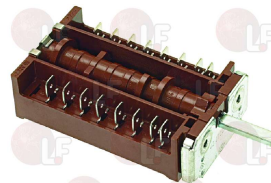

ALPENINOX 004741	EGO 4207000025	ELECTROLUX 004741
WHIRLPOOL 771985000478	ZANUSSI 004741	

3057092 SELECTOR SWITCH 0-6 POSITIONS

contact capacity 16A 250V - max 150°C
D-shaft ø 6x4.6 mm
for Kitchen electric (KÜPPERSBUSCH) - Series FEH
for Hot plate (BERTO'S) E7P2M