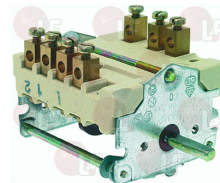

ALPENINOX 029147
CAPIC E052520
EGO 4324432000
GICO 52002432
JUNO-RÖDER-SENKING 245541
MARENO 501400
WHIRLPOOL 771985000764
ZANUSSI 029147

AMBACH 5060908251
CHARVET 02096A
ELECTROLUX 029147
GICO 00410
KÜPPERSBUSCH 182752
ROSINOX RX273349196
WHIRLPOOL 129147

AMBACH 5060902396
EGO 4324232000
FOEMM 305010078050
JUNO-RÖDER-SENKING 231424
MARENO MA501400
SOLYMAC P86C
WHIRLPOOL 481227328237