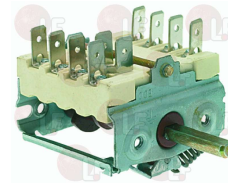

DESCO EL0114
GIORIK 6030017
SILKO 0108221

EBERHARDT 214359
OFFCAR 862305

EGO 4944915703
OFFCAR 898973

3057170 SELECTOR SWITCH 0-3 POSITIONS
contact capacity 16A 250V - max 150°C
D-shaped pin $\varnothing$ 6x4.6 mm
per models 7-8-10 litres
for Fryer electric (DOSILET)