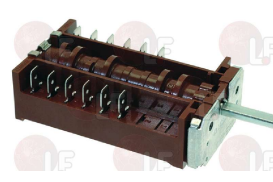

ANGELO PO 32W3260

EGO 4335232000

EGO 4335232020

5030542 SELECTOR SWITCH 2 POSITIONS
 contact capacity 16A 250V - max 150°C
 D-shaped pin \varnothing 6x4.6 mm

ANGELO PO 3168540

EGO 4202900000

3057281 SELECTOR SWITCH 4 POSITIONS
 contact capacity 16A 250V - max 150°C
 D shaft \varnothing 6x4.6 mm
 for Pasta cooker (ANGELO PO) - Series ALPHA
 Series GAMMA - Series OMEGA