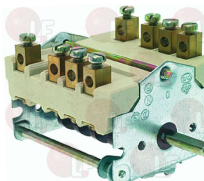

3057013 SELECTOR SWITCH 0-1 0-1 POSITIONS
contact capacity 32A 250V - max 150°C
D-shaft $\varnothing$ 6x4.6 mm
for Bain-marie (ZANUSSI) - Series H900
for Boiling pan (ZANUSSI) - Series H900
Series R701 - Series 700
for Bratt pan (MARENO) - Series 700
for Bratt pan (ZANUSSI) - Series H900
for Fry top (MARENO) - Series 700
for Fryer (ZANUSSI) - Series H900
for Pasta cooker (ZANUSSI) - Series H900
Series R701 - Series 700