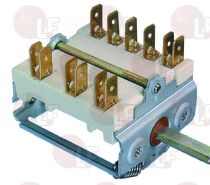

3057256 SELECTOR SWITCH 4 POSITIONS

contact capacity 16A 250V - max 150°C
D spindle $\varnothing$ 6x4.6 mm
for Oven under cooktop (COMETTO)
for Oven under cooktop electric (AMBASSADE) CE1051
CE1052 - CE641 - CE741 - CE841
for Oven under cooktop gas (AMBASSADE) CG1051
CG1052 - CG641 - CG731 - CG831

AMBASSADE 6552194

COMETTO 50026

EGO 4923815560