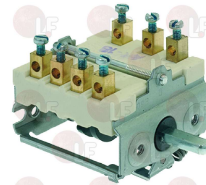

EGO 4924215001

HOBART 846676-6

ROLLER GRILL A01001

3057336 **SELECTOR SWITCH 0-3 POSITIONS**
contact capacity 16A 250V - max 150°C
D-shaped pin $\varnothing$ 6x4.6 mm
for Boiling pan electric (MODULAR) - Series 700
Series 900