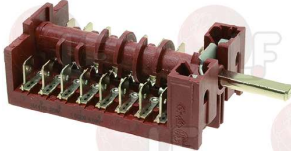

ALPENINOX 0C9080	ALPENINOX 004268	ELECTROLUX 0C9080
ELECTROLUX 004268	WHIRLPOOL 771985000441	ZANUSSI 0C9080
ZANUSSI 004268		

3057023 SELECTOR SWITCH 0-6 POSITIONS

contact capacity 32A 250V - max 150°C
D shaft ø 6x4.6 mm
for Bratt pan electric (COMETTO)
for Hot plate electric (COMETTO)
for Kitchen electric (EMMEPI) - Series 900
for Pot stove electric (COMETTO)
for Kitchen electric (ALPENINOX)
for Kitchen electric (EMMEPI) EE4F