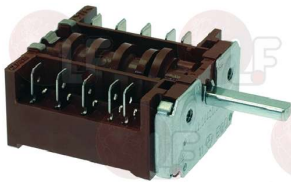

EGO 4203400009

FAGOR X163007000

Rotary switches

Suitable for:

3057139 SELECTOR SWITCH 0-1 POSITIONS
contact capacity 16A 250V - max 150°C
D-shaped pin \varnothing 6x4.6 mm

EGO 4204400003

MBM RTFOC00694

Suitable for: