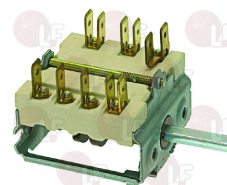

ALPENINOX 0H6602   EGO 4924215520   ELECTROLUX 0H6602
ELOMA E0185   JUNO-RÖDER-SENKING 245595   MACFRIN 321800
ZANUSSI 0H6602