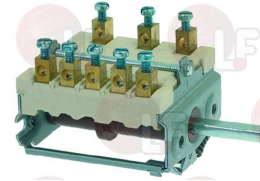

WHIRLPOOL 483286009387

3057196 SELECTOR SWITCH 0-1 POSITIONS
contact capacity 16A 250V - max 150°C
D-shaft \varnothing 6x4.6 mm
for Bratt pan (JEMI) - Series 900

EGO 4623966541

JEMI 998165

3057083 SELECTOR SWITCH 0-2 POSITIONS
contact capacity 16A 250V - max 150°C
D-shaped pin \varnothing 6x4.6 mm
for Oven under cooktop (MBM)