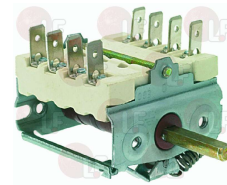

ALPENINOX 0A2134	ALPENINOX 0H6605	ALPENINOX 004908
BARON BN6A046001	BARON 6A046001	BARON 826630150
BERTO'S 220503000	EBERHARDT 213938	EBERHARDT 252339
EBERHARDT 202767	EGO 4941015701	EGO 4941015500
EMMEPI C00690	FRI FRI 601215	FRI FRI 400371
GIGA X40900	JUNO-RÖDER-SENKING 293587	JUNO-RÖDER-SENKING 245599
METOS BN6A046001	METOS 6A046001	ROSINOX RX94806098
TECNOINOX RC0007000	TECNOINOX RC00070000	WHIRLPOOL 202134
WHIRLPOOL 481227328259