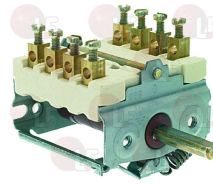

BERTO'S 22050400
 EMMEPI C00217
 HOBART 300176
 MARENO 1037035700
 SILKO 0109057

Suitable for:

3057078 SELECTOR SWITCH 0-2 POSITIONS

contact capacity 16A 250V - max temperature 150°C
 D-shaped pin \varnothing 6x4.6 mm
 for Fryer electric (AMBACH) - Series EY
 Series FE