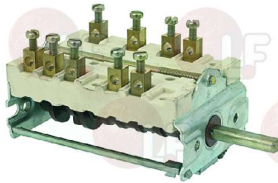

ANGELO PO 32W1500

EGO 4925215723

3057069 SELECTOR SWITCH 0-5 POSITIONS
contact capacity 25A 480V - max 150°C
D-shaft $\varnothing$ 6x4.6 mm
for Boiling pan (ANGELO PO) - Series DELTA
Series OMEGA
for Pasta cooker (ANGELO PO) - Series DELTA
Series OMEGA