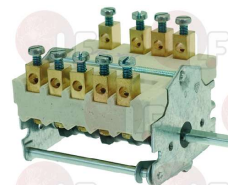

BONNET 300051
MORICE DE0205

EGO 4324832060
THIRODE 300051

HMI 300051
WHIRLPOOL 481227328238