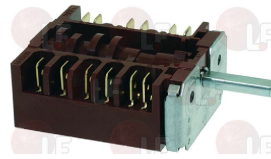

AMBASSADE 6553435
WHIRLPOOL 481227328013

EGO 4627266500

FAGOR U673007000