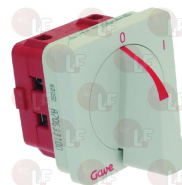

MOVILFRIT 901405

REPAGAS 57203017