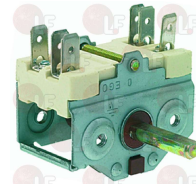

ALPENINOX 054375	AMBASSADE 6528979	ATA K24034
BARON 6A046000	BERTO'S 22051000	DOSILET 91013
EBERHARDT 258100	EGO 4921015600	EGO 4921015501
EMMEPI 806286	ERRE 2 52002115	FOEMM 05150320550
FRI FRI 400372	GICO 52002115	GIORIK 6030015
MARENO 1037313200	MARENO MA1037313200	METOS 6A046000
OLIS 6A046000	RIEBER 33351201	TECNOINOX RC00037000
WHIRLPOOL 481227328245	WHIRLPOOL 771985002946	WHIRLPOOL 154375
ZANUSSI 054375		

3057140 SELECTOR SWITCH 0-1 POSITIONS

contact capacity 25A 400V - max 150°C
D-shaft ø 6x4.6 mm
for Fry top (ZANUSSI) - Series HD900 - Series N900
for Grill (ZANUSSI) - Series N700 - Series N900