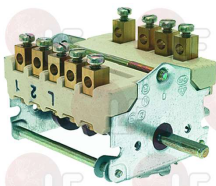

ALPENINOX 0A2285   ANGELO PO 32W1050   ANGELO PO 32W0520
EGO 4325432000   ELECTROLUX 0A2285   WHIRLPOOL 202285
ZANUSSI 0A2285

3057093 SELECTOR SWITCH 0-4 POSITIONS
contact capacity 16A 250V - max 150°C
D-shaft $\varnothing$ 6x4.6 mm