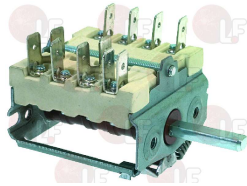

ANGELO PO 3162280

EGO 4204000023

Suitable for:

Rotary switches

3057082 SELECTOR SWITCH 0-1 POSITIONS

contact capacity 16A 250V - max 150°
 D-shaft 6x4.6 mm
 for Fryer (BARON) - Series 700 - Series 900
 for Fryer (EMMEPI) - Series 650 - Series 700
 Series 750 - Series 900
 for Fryer (GIORIK) - Series 700 - Series 900
 for Fryer (OFFCAR) - Series 700 - Series 900
 for Pasta cooker (BARON) - Series 700 - Series 900
 for Pasta cooker (EMMEPI) - Series 650
 Series 700 - Series 750 - Series 900
 for Pasta cooker (GIORIK) - Series 700
 Series 900