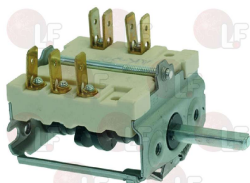

DOSILET 400007018

EGO 4924015500

3057121 SELECTOR SWITCH 0-1 POSITIONS
contact capacity 16A 250V - max 150°C
D-shaft 6x4.6 mm
for Fry top (FAGOR) - Series 900
for Fryer (FAGOR) - Series 900
for Fryer (FAGOR) FTE705