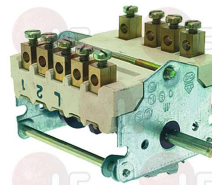

ALPENINOX 025300   EGO 4325232020   ELECTROLUX 025300
WHIRLPOOL 771985000685   ZANUSSI 025300

3057031 SELECTOR SWITCH 0-4 POSITIONS
contact capacity 32A 250V-25A 400V - max 150°C
D-shaft $\varnothing$ 6x4.6 mm
for Pasta cooker electric (ANGELO PO)
Series JUNIOR - Series SENIOR - Series SUMMIT
for Pot stove electric (ANGELO PO) - Series ALPHA
Series DELTA - Series OMEGA - Series SENIOR
Series SUMMIT