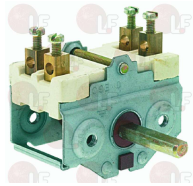

3057015 SELECTOR SWITCH 0-1 POSITIONS
contact capacity 16A 250V - max 150°C
D spindle ø 6x4.6 mm

ALPENINOX 003565	ALPENINOX 028390	ANGELO PO 32W0490
ANGELO PO 32W3610	BARON BN6A049300	BARON 6A049300
BONNET 300002	EBERHARDT 213921	EGO 4922015000
ELECTROLUX 003565	ELECTROLUX 028390	GICO 52021625
METOS BN6A049300	METOS 6A049300	OLIS BN6A049300
OLIS 6A049300	ROSINOX RX94805256	SILKO 0101380
THIRODE 300002	WHIRLPOOL 771985000763	WHIRLPOOL 128390
WHIRLPOOL 481227328248	ZANUSSI 028390	ZANUSSI 003565