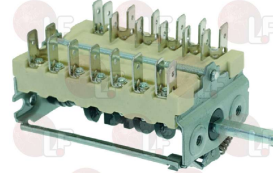

EGO 4929815733   LOTUS 537019201   LOTUS _75B0043
TECNOEKA 01200040   TECNOEKA 01950037000

3059010 SINGLE POLE SELECTOR SWITCH
contact capacity 12A 250V - max 60/75°C
square shaft 5x5 mm
for Fryer electric (ELFRAMO) EB6