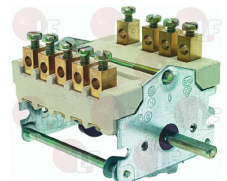

ALPENINOX 032677
EGO 4942915707
EMMEPI C00685
SILKO 0108007
ZANUSSI 032677

ANGELO PO 32W3830
ELECTROLUX 032677
GIGA 6030012
WHIRLPOOL 132677

EBERHARDT 214252
EMMEPI 808687
GIORIK 6030012
WHIRLPOOL 77198500964

ALPENINOX 0H6688
EGO 4921015610
ROSINOX RX94015070

BONNET 905108
ELECTROLUX 0H6688
THERMA 18005012

CAPIC E052584
JUNO-RÖDER-SENKING 247318
ZANUSSI 0H6688

3057002 SELECTOR SWITCH 0-1 0-1 POSITIONS
contact capacity 32A 250V - max 150°C
D shaft $\varnothing$ 6x4.6 mm