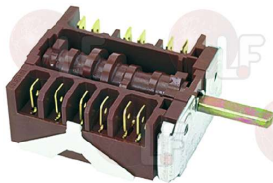

ALPENINOX 059238	EGO 4627266813	ELECTROLUX 059238
FORVED SNACKCOMMUT	WHIRLPOOL 771985003713	WHIRLPOOL 159238
ZANUSSI 059238		

3057089 SELECTOR SWITCH 0-6 POSITIONS

contact capacity 16A 250V - max 150°C
D shaft ø 6x4.6 mm
for Boiling pan (ZANUSSI)
for Pasta cooker (ZANUSSI) - Series N700
Series PR700