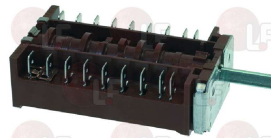

ELOMA T0132

PALUX

FRANKE 5356072

3057045 **SELECTOR SWITCH 0-7 POSITIONS**
 contact capacity 16A 250V - - max 150°C
 D spindle \varnothing 6x4.6 mm

EGO 4927215500

3057079 **SELECTOR SWITCH 0-9 POSITIONS**
 contact capacity 16A 250V - max 150°C
 D shaft \varnothing 6x4.6 mm
 for Kitchen electric (WHIRLPOOL) AGB496 - AGB497
 for Kitchen gas (WHIRLPOOL) AGB493 - AGB495
 AGB582
 for Oven under cooktop electric (GIGA)
 Series 600 - Series 700 - Series 900