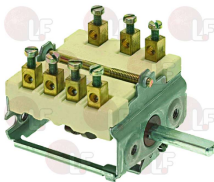

AMBACH 5060902384
IMEGAS 01234260
WHIRLPOOL 481227328251

BONNET 002736
JEMI 240045

EGO 4924215000
KÜPPERSBUSCH 183205

3057098 SELECTOR SWITCH 0-3 POSITIONS

contact capacity 16A 250V - max 150°C
D-shaft $\varnothing$ 6x4.6 mm
for Pasta cooker (MODULAR) - Series 600
Series 700 - Series 900
for Pasta cooker electric (DESCO) CPE2 - CPE2-7