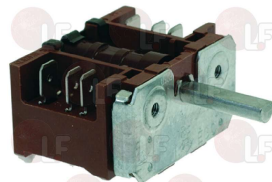

ANGELO PO 3168540

EGO 4202900000

3057281 SELECTOR SWITCH 4 POSITIONS
contact capacity 16A 250V - max 150°C
D shaft $\varnothing$ 6x4.6 mm
for Pasta cooker (ANGELO PO) - Series ALPHA
Series GAMMA - Series OMEGA