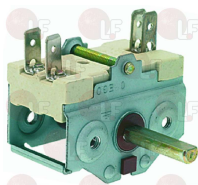

BERTO'S 35050100
 EGO 4944015702
 OLIS BN6A001412

EGO 4927215746
 GIGA E11000
 WHIRLPOOL 483286009427

EGO 4927215802
 METOS BN6A001412

3057151 SELECTOR SWITCH 0-2 POSITIONS

contact capacity 16A 250V - max temperature 150°
 D spindle ø 6x4.6 mm
 for Toaster electric (BERTO'S) 12T - 4T0 - 6T
 for Toaster electric (ELETTROBAR) 404 - 406 - 412
 for Toaster electric (SILANOS) FA3