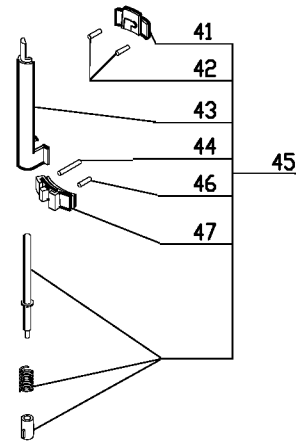

* Part no longer available.

Phone: 1-800-824-1646
Fax: 601-898-9134
email: robocoup@misnet.com

ACCESSORIES

NOTE: Use "R" designated plates.