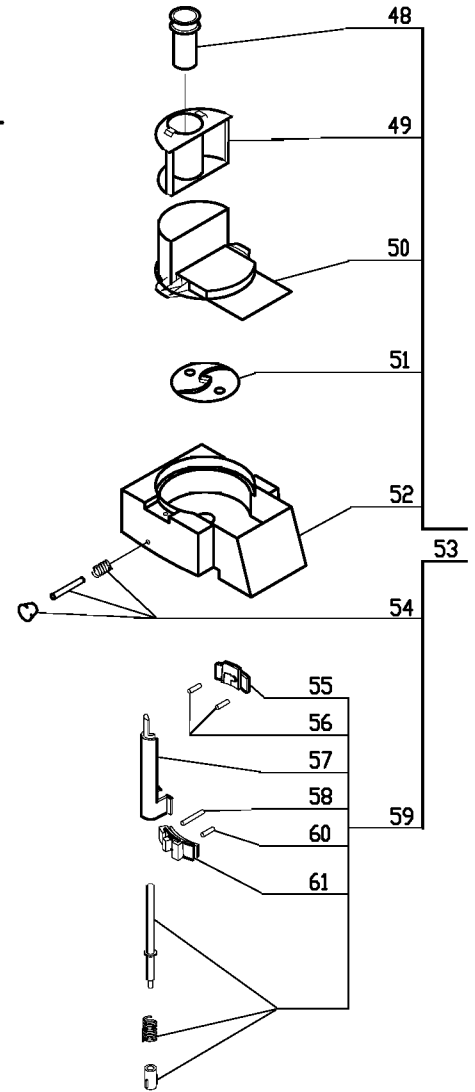

* Part no longer available.

Phone: 1-800-824-1646
Fax: 601-898-9134
email: robocoup@misnet.com

ACCESSORIES

NOTE: Use "R" designated plates.